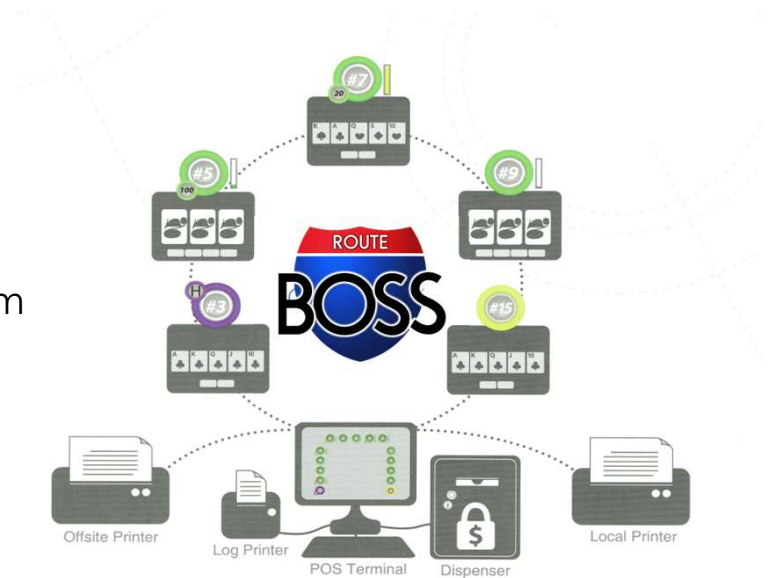

Slot Route Management System

- Game Activity Monitoring
- Payment Dispenser
- Player Loyalty

Create Loyalty to YOUR BRAND

BOSS is a comprehensive loyalty system with benefits that rival those of much larger gaming operators and, best of all, it's **YOUR BRAND**.

The interactive touch screen also displays the player's point balance and session points. In addition it displays At-Game promotions & marketing messages.

“At-Game” Promotions reward players on the interactive touch-screen display at the EGM. Celebrate the player for birthdays, club/wedding anniversaries; but also for play activities such as Earn & Gets (play based goals) and poker hand evaluators such as Card of the Day and 4-of-a-Kind cover-all.

- Fully Integrated Gaming System
 - Real-time data
 - Jackpot functions
 - Increased security
 - Employee accountability
 - Robust reports
 - Single-wire functionality
 - Automated drop process
 - W2G management